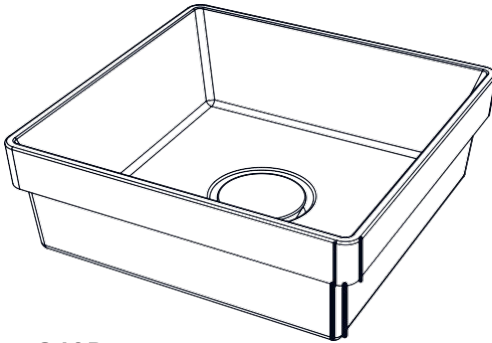

**C40T****Cube40 Table top washbasin**400 mm x 400 mm x 184 mm
Height after installation 150 mm**C60T****Cube60 Table top washbasin**600 mm x 400 mm x 169 mm
Height after installation 135 mm**C40S****Cube40 Slim wall hung, right or left handed**

400 mm x 250 mm x 90 mm

**C40F****Cube40 With a faucet**400 mm x 400 mm x 164 mm
Height after installation 150 mm**C60F****Cube60 With a faucet**600 mm x 400 mm x 149 mm
Height after installation 135 mm

TECHNICAL SPECIFICATIONS
WASHBASINS

Cube Collection

C40W

Cube40 Wall hung

400 mm x 400 mm x 164 mm

C60W

Cube60 Wall hung

600 mm x 400 mm x 149 mm