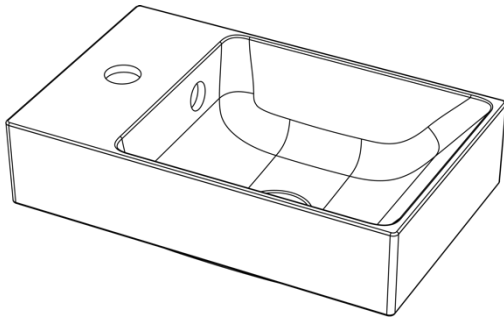

S60T
Soft60 Table top washbasin
600 mm x 400 mm x 173 mm
Height after installation 135 mm

S40F
Soft40 With a faucet
400 mm x 400 mm x 166 mm
Height after installation 150 mm

S60F
Soft60 With a faucet
600 mm x 400 mm x 153 mm
Height after installation 135 mm

TECHNICAL SPECIFICATIONS
WASHBASINS

Soft Collection

S40R

Soft40 Recessed

400mm x 400mm x 188mm
Height after installation 50 mm

S60R

Soft60 Recessed

600 mm x 400 mm x 173 mm
Height after installation 50 mm

S40W

Soft40 Wall hung

400mm x 400mm x 166mm

S60W

Soft60 Wall hung

600 mm x 400 mm x 153 mm

TECHNICAL SPECIFICATIONS
WASHBASINS

Cube Collection

**C40T****Cube40 Table top washbasin**400 mm x 400 mm x 184 mm
Height after installation 150 mm**C60T****Cube60 Table top washbasin**600 mm x 400 mm x 169 mm
Height after installation 135 mm**C40S****Cube40 Slim wall hung, right or left handed**