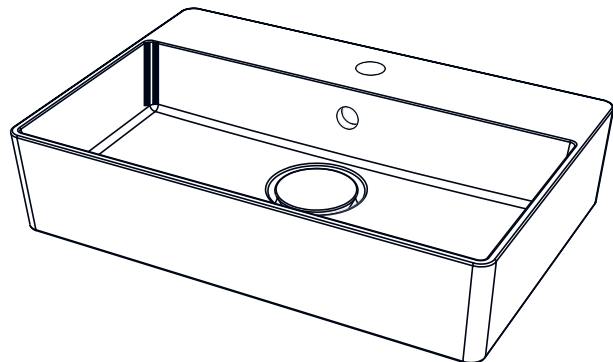

TECHNICAL SPECIFICATIONS
WASHBASINS

Soft Collection

S40R

Soft40 Recessed

400mm x 400mm x 188mm
Height after installation 50 mm

S60R

Soft60 Recessed

600 mm x 400 mm x 173 mm
Height after installation 50 mm

S40W

Soft40 Wall hung

400mm x 400mm x 166mm

S60W

Soft60 Wall hung

600 mm x 400 mm x 153 mm

TECHNICAL SPECIFICATIONS
WASHBASINS

Cube Collection

**C40T****Cube40 Table top washbasin**400 mm x 400 mm x 184 mm
Height after installation 150 mm**C60T****Cube60 Table top washbasin**600 mm x 400 mm x 169 mm
Height after installation 135 mm**C40S****Cube40 Slim wall hung, right or left handed**

400 mm x 250 mm x 90 mm

**C40F****Cube40 With a faucet**400 mm x 400 mm x 164 mm
Height after installation 150 mm**C60F****Cube60 With a faucet**600 mm x 400 mm x 149 mm
Height after installation 135 mm