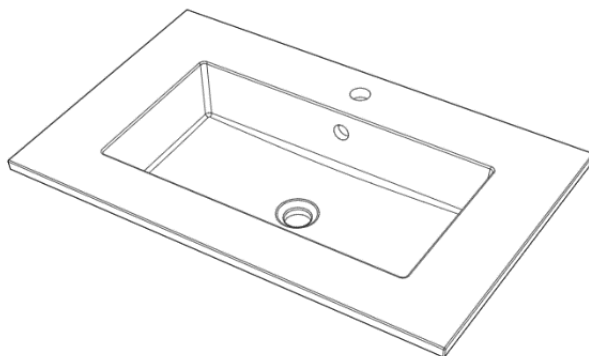

400 mm x 250 mm x 90 mm

**C40F****Cube40 With a faucet**400 mm x 400 mm x 164 mm
Height after installation 150 mm**C60F****Cube60 With a faucet**600 mm x 400 mm x 149 mm
Height after installation 135 mm

TECHNICAL SPECIFICATIONS
WASHBASINS

Cube Collection

C40W

Cube40 Wall hung

400 mm x 400 mm x 164 mm

C60W

Cube60 Wall hung

600 mm x 400 mm x 149 mm

C40R

Cube40 Recessed

400 mm x 400 mm x 184 mm
Height after installation 50 mm

C60R

Cube60 Recessed

600 mm x 400 mm x 169 mm
Height after installation 50 mm

Unit

U80I