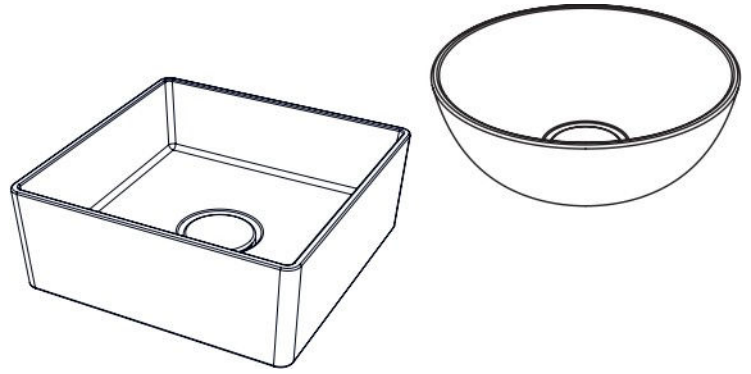

TECHNICAL SPECIFICATIONS WASHBASINS

Features

- Wood composite washbasins
- Seamless, hygienic construction
- Durable, scratch resistant finish

Material

Woodio™ wood composite with wood content up to 80% of volume. High-quality UV, scratch and chemical resistant gel coat finishing.

Certification

Wood chips used in the product are FSC® certified which ensures that they originate from responsibly managed forests.

Declared performance

Products are CE marked and meet the criteria of European standard EN 14688 Sanitary appliances – Wash Basins – Functional requirements and test methods.

Essential Characteristics	Performance	Harmonized technical specification
Load resistance	Pass	EN 14688:2015
Cleanability	Pass	EN 14688:2015
Capacity of overflow	Pass	EN 14688:2015
Durability	Pass	EN 14688:2015

Installation

Installation requires a drain valve, including a water trap and a separate drainpipe depending on the site.

Necessary accessories for wall installation are included with wall hung basins.

The package contains installation instructions.