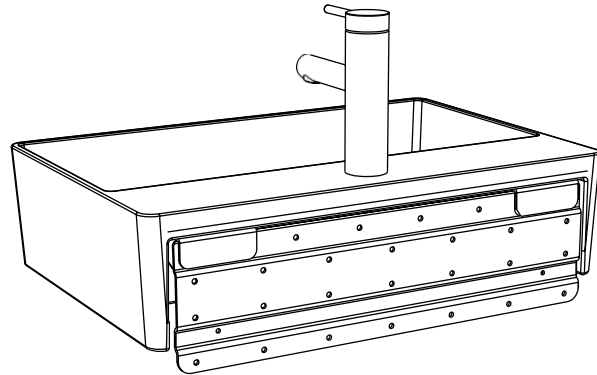

400 mm x 250 mm x 90 mm

**C40F****Cube40 With a faucet**400 mm x 400 mm x 164 mm
Height after installation 150 mm**C60F****Cube60 With a faucet**600 mm x 400 mm x 149 mm
Height after installation 135 mm

TECHNICAL SPECIFICATIONS
WASHBASINS

Cube Collection

C40W

Cube40 Wall hung

400 mm x 400 mm x 164 mm

C60W

Cube60 Wall hung

600 mm x 400 mm x 149 mm

C40R

Cube40 Recessed

400 mm x 400 mm x 184 mm
Height after installation 50 mm

C60R

Cube60 Recessed

600 mm x 400 mm x 169 mm
Height after installation 50 mm

Unit

U80I