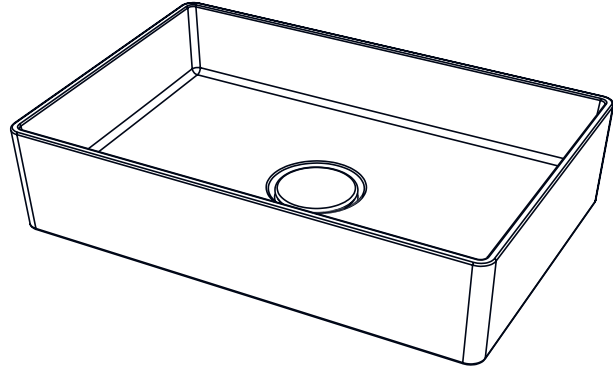

S60T
Soft60 Table top washbasin
600 mm x 400 mm x 173 mm
Height after installation 135 mm

S40F
Soft40 With a faucet
400 mm x 400 mm x 166 mm
Height after installation 150 mm

S60F
Soft60 With a faucet
600 mm x 400 mm x 153 mm
Height after installation 135 mm

TECHNICAL SPECIFICATIONS
WASHBASINS

Soft Collection

S40R

Soft40 Recessed

400mm x 400mm x 188mm
Height after installation 50 mm

S60R

Soft60 Recessed

600 mm x 400 mm x 173 mm
Height after installation 50 mm

S40W

Soft40 Wall hung

400mm x 400mm x 166mm

S60W

Soft60 Wall hung

600 mm x 400 mm x 153 mm

TECHNICAL SPECIFICATIONS
WASHBASINS

Cube Collection

**C40T****Cube40 Table top washbasin**400 mm x 400 mm x 184 mm
Height after installation 150 mm**C60T****Cube60 Table top washbasin**600 mm x 400 mm x 169 mm
Height after installation 135 mm**C40S****Cube40 Slim wall hung, right or left handed**