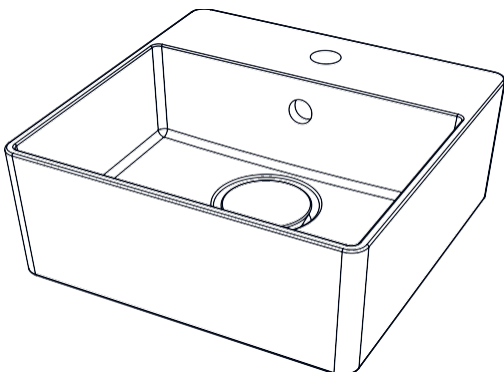

C40F

Cube40 With a faucet

400 mm x 400 mm x 164 mm
Height after installation 150 mm