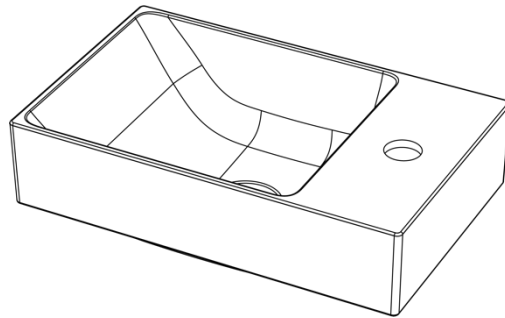

C40F

Cube40 With a faucet

400 mm x 400 mm x 164 mm
Height after installation 150 mm