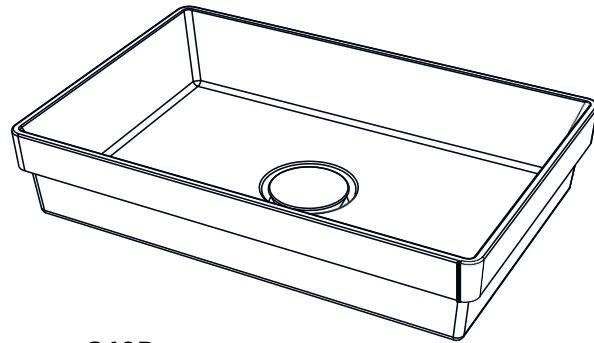

**C40T****Cube40 Table top washbasin**400 mm x 400 mm x 184 mm
Height after installation 150 mm**C60T****Cube60 Table top washbasin**600 mm x 400 mm x 169 mm
Height after installation 135 mm**C40S****Cube40 Slim wall hung, right or left handed**

400 mm x 250 mm x 90 mm

**C40F****Cube40 With a faucet**400 mm x 400 mm x 164 mm
Height after installation 150 mm**C60F****Cube60 With a faucet**600 mm x 400 mm x 149 mm
Height after installation 135 mm

TECHNICAL SPECIFICATIONS
WASHBASINS

Cube Collection

C40W

Cube40 Wall hung

400 mm x 400 mm x 164 mm

C60W

Cube60 Wall hung

600 mm x 400 mm x 149 mm

C40R

Cube40 Recessed

400 mm x 400 mm x 184 mm
Height after installation 50 mm

C60R

Cube60 Recessed

600 mm x 400 mm x 169 mm
Height after installation 50 mm

Unit

U80I