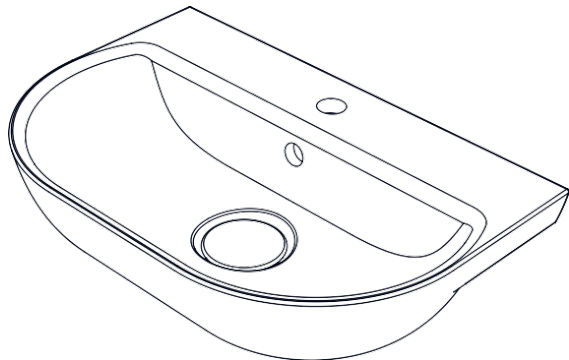

S60T
Soft60 Table top washbasin
600 mm x 400 mm x 173 mm
Height after installation 135 mm

S40F
Soft40 With a faucet
400 mm x 400 mm x 166 mm
Height after installation 150 mm

S60F
Soft60 With a faucet
600 mm x 400 mm x 153 mm
Height after installation 135 mm

TECHNICAL SPECIFICATIONS
WASHBASINS

Soft Collection

S40R

Soft40 Recessed

400mm x 400mm x 188mm
Height after installation 50 mm

S60R

Soft60 Recessed

600 mm x 400 mm x 173 mm
Height after installation 50 mm

S40W

Soft40 Wall hung

400mm x 400mm x 166mm

S60W

Soft60 Wall hung

600 mm x 400 mm x 153 mm

TECHNICAL SPECIFICATIONS
WASHBASINS

Cube Collection

**C40T****Cube40 Table top washbasin**400 mm x 400 mm x 184 mm
Height after installation 150 mm**C60T****Cube60 Table top washbasin**600 mm x 400 mm x 169 mm
Height after installation 135 mm**C40S****Cube40 Slim wall hung, right or left handed**