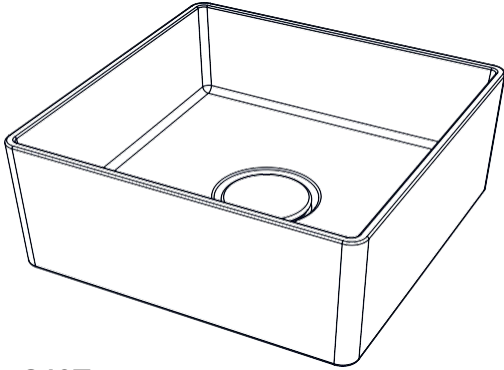

S60T
Soft60 Table top washbasin
600 mm x 400 mm x 173 mm
Height after installation 135 mm

S40F
Soft40 With a faucet
400 mm x 400 mm x 166 mm
Height after installation 150 mm

S60F
Soft60 With a faucet
600 mm x 400 mm x 153 mm
Height after installation 135 mm

TECHNICAL SPECIFICATIONS
WASHBASINS

Soft Collection

S40R

Soft40 Recessed

400mm x 400mm x 188mm
Height after installation 50 mm

S60R

Soft60 Recessed

600 mm x 400 mm x 173 mm
Height after installation 50 mm

S40W

Soft40 Wall hung

400mm x 400mm x 166mm

S60W

Soft60 Wall hung

600 mm x 400 mm x 153 mm

TECHNICAL SPECIFICATIONS
WASHBASINS

Cube Collection

**C40T****Cube40 Table top washbasin**400 mm x 400 mm x 184 mm
Height after installation 150 mm**C60T****Cube60 Table top washbasin**600 mm x 400 mm x 169 mm
Height after installation 135 mm**C40S****Cube40 Slim wall hung, right or left handed**