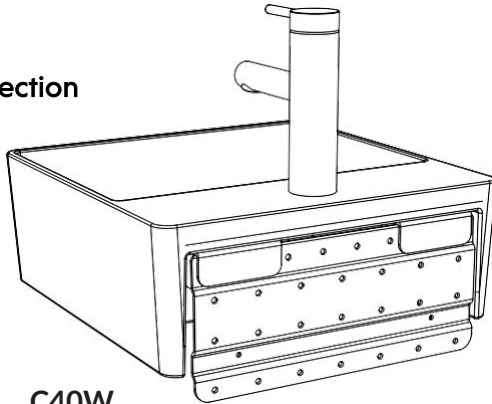

TECHNICAL SPECIFICATIONS
WASHBASINS

Cube Collection

C40W

Cube40 Wall hung

400 mm x 400 mm x 164 mm