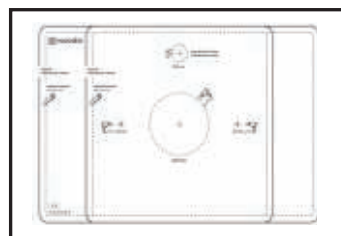

x1

x2

Soft40 recessed
Soft60 recessed

Cube40 recessed
Cube60 recessed

 16-17

x1

Unit80 integrated

 18-19

INSTALLATION

Soft40 table top
Soft60 table top
Soft40 with a faucet
Soft60 with a faucet

Cube40 table top
Cube60 table top
Cube40 with a faucet
Cube60 with a faucet

1.

2.

Use the template, in the package, to help you with the right installation dimensions when cutting into your table top. Please note that the installation requires a water trap and a separate drainpipe depending on the site.