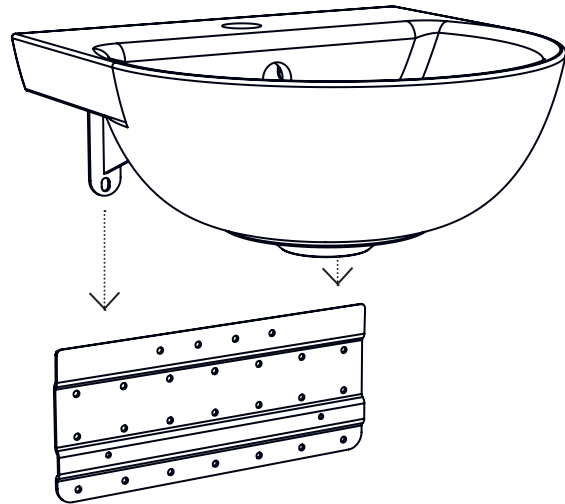

INSTALLATION

Soft40 table top
Soft60 table top
Soft40 with a faucet
Soft60 with a faucet

Cube40 table top
Cube60 table top
Cube40 with a faucet
Cube60 with a faucet

1.

2.

Use the template, in the package, to help you with the right installation dimensions when cutting into your table top. Please note that the installation requires a water trap and a separate drainpipe depending on the site.

3.

4.

5.

INSTALLATION

Soft40 wall hung
Soft60 wall hung
Cube40 wall hung
Cube60 wall hung

1.

2.

 Please note that screws for wall mounting are not included. Different types of fasteners are required for different types of wall materials.

Distribute screws evenly.

h 23 mm

Sink level is 23 mm higher than the wall piece.

3.

x2

 Please note that the installation requires a water trap and a separate drainpipe depending on the site.

INSTALLATION

Soft40 recessed
Soft60 recessed
Cube40 recessed
Cube60 recessed

1.

2.

 Use the template, in the package, to help you with the right installation dimensions when cutting into your table top. Please note that the installation requires a water trap and a separate drainpipe depending on the site.