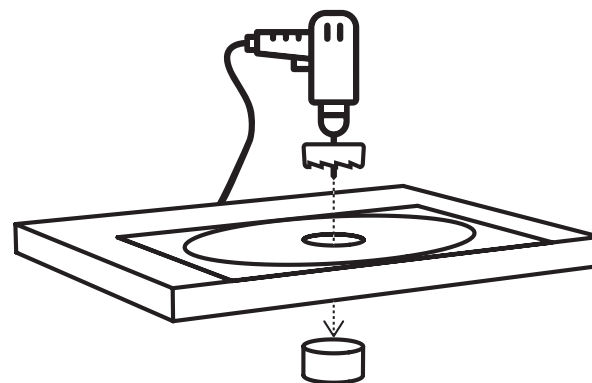

INSTALLATION

Soft40 table top
Soft60 table top
Soft40 with a faucet
Soft60 with a faucet

Cube40 table top
Cube60 table top
Cube40 with a faucet
Cube60 with a faucet

1.

2.

Use the template, in the package, to help you with the right installation dimensions when cutting into your table top. Please note that the installation requires a water trap and a separate drainpipe depending on the site.

3.

4.

5.

INSTALLATION

Soft40 wall hung
Soft60 wall hung
Cube40 wall hung
Cube60 wall hung

1.

2.

 Please note that screws for wall mounting are not included. Different types of fasteners are required for different types of wall materials.

Distribute screws evenly.

h 23 mm

Sink level is 23 mm higher than the wall piece.

3.

x2

 Please note that the installation requires a water trap and a separate drainpipe depending on the site.

INSTALLATION

Soft40 recessed
Soft60 recessed
Cube40 recessed
Cube60 recessed