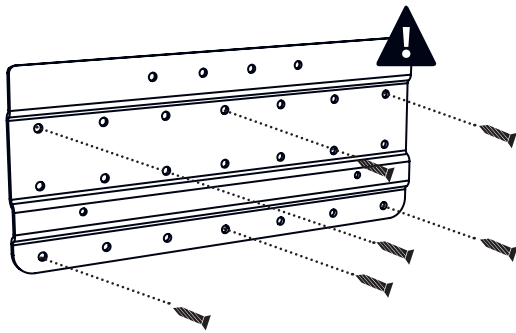

INSTALLATION

Soft40 table top
Soft60 table top
Soft40 with a faucet
Soft60 with a faucet

Cube40 table top
Cube60 table top
Cube40 with a faucet
Cube60 with a faucet

1.

2.

Use the template, in the package, to help you with the right installation dimensions when cutting into your table top. Please note that the installation requires a water trap and a separate drainpipe depending on the site.

3.

4.

5.

INSTALLATION

Soft40 wall hung
Soft60 wall hung
Cube40 wall hung
Cube60 wall hung

1.

2.

 Please note that screws for wall mounting are not included. Different types of fasteners are required for different types of wall materials.

Distribute screws evenly.

h 23 mm

Sink level is 23 mm higher than the wall piece.

3.

x2

 Please note that the installation requires a water trap and a separate drainpipe depending on the site.

INSTALLATION

Soft40 recessed
Soft60 recessed
Cube40 recessed
Cube60 recessed

1.

2.

 Use the template, in the package, to help you with the right installation dimensions when cutting into your table top. Please note that the installation requires a water trap and a separate drainpipe depending on the site.