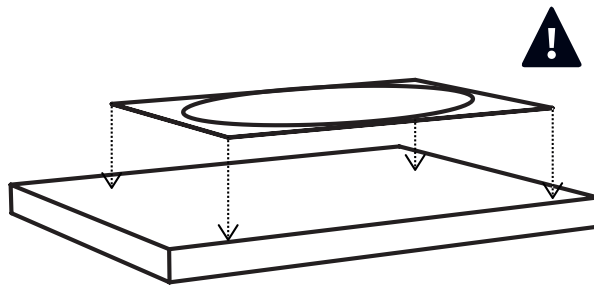

INSTALLATION

Soft40 table top
Soft60 table top
Soft40 with a faucet
Soft60 with a faucet

Cube40 table top
Cube60 table top
Cube40 with a faucet
Cube60 with a faucet

1.

2.

Use the template, in the package, to help you with the right installation dimensions when cutting into your table top. Please note that the installation requires a water trap and a separate drainpipe depending on the site.

3.

4.

5.

INSTALLATION

Soft40 wall hung
Soft60 wall hung
Cube40 wall hung
Cube60 wall hung

1.

2.

 Please note that screws for wall mounting are not included. Different types of fasteners are required for different types of wall materials.

Distribute screws evenly.

h 23 mm

Sink level is 23 mm higher than the wall piece.

3.

x2

 Please note that the installation requires a water trap and a separate drainpipe depending on the site.

INSTALLATION

Soft40 recessed
Soft60 recessed
Cube40 recessed
Cube60 recessed

1.

2.

 Use the template, in the package, to help you with the right installation dimensions when cutting into your table top. Please note that the installation requires a water trap and a separate drainpipe depending on the site.