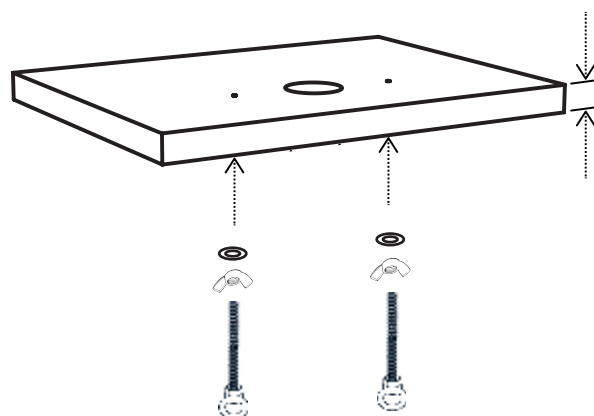

INSTALLATION

Soft40 table top
Soft60 table top
Soft40 with a faucet
Soft60 with a faucet

Cube40 table top
Cube60 table top
Cube40 with a faucet
Cube60 with a faucet

1.

2.

Use the template, in the package, to help you with the right installation dimensions when cutting into your table top. Please note that the installation requires a water trap and a separate drainpipe depending on the site.

3.

4.

5.

INSTALLATION

Soft40 wall hung
Soft60 wall hung
Cube40 wall hung
Cube60 wall hung

1.

2.

 Please note that screws for wall mounting are not included. Different types of fasteners are required for different types of wall materials.

Distribute screws evenly.

h 23 mm

Sink level is 23 mm higher than the wall piece.

3.

x2

 Please note that the installation requires a water trap and a separate drainpipe depending on the site.

INSTALLATION

Soft40 recessed
Soft60 recessed
Cube40 recessed
Cube60 recessed