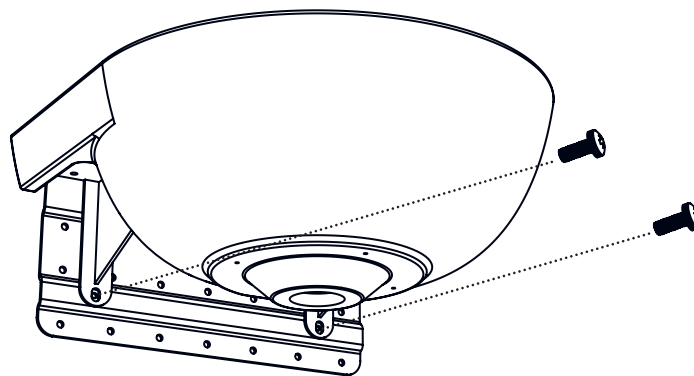

INSTALLATION

Soft40 table top
Soft60 table top
Soft40 with a faucet
Soft60 with a faucet

Cube40 table top
Cube60 table top
Cube40 with a faucet
Cube60 with a faucet

1.

2.

Use the template, in the package, to help you with the right installation dimensions when cutting into your table top. Please note that the installation requires a water trap and a separate drainpipe depending on the site.

3.

4.

5.

INSTALLATION

Soft40 wall hung
Soft60 wall hung
Cube40 wall hung
Cube60 wall hung

1.

2.

 Please note that screws for wall mounting are not included. Different types of fasteners are required for different types of wall materials.

Distribute screws evenly.

h 23 mm

Sink level is 23 mm higher than the wall piece.

3.

x2

 Please note that the installation requires a water trap and a separate drainpipe depending on the site.

INSTALLATION

Soft40 recessed
Soft60 recessed
Cube40 recessed
Cube60 recessed

1.

2.

 Use the template, in the package, to help you with the right installation dimensions when cutting into your table top. Please note that the installation requires a water trap and a separate drainpipe depending on the site.