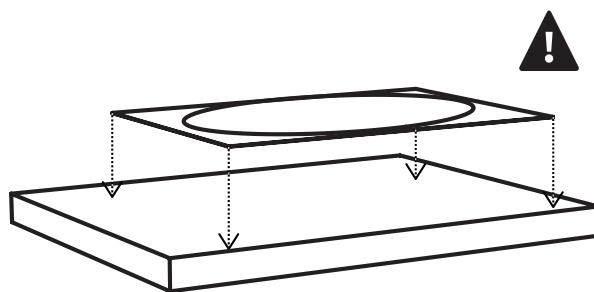

x1

x2

Soft40 recessed
Soft60 recessed

Cube40 recessed
Cube60 recessed

 16-17

x1

Unit80 integrated

 18-19

INSTALLATION

Soft40 table top
Soft60 table top
Soft40 with a faucet
Soft60 with a faucet

Cube40 table top
Cube60 table top
Cube40 with a faucet
Cube60 with a faucet

1.

2.

Use the template, in the package, to help you with the right installation dimensions when cutting into your table top. Please note that the installation requires a water trap and a separate drainpipe depending on the site.