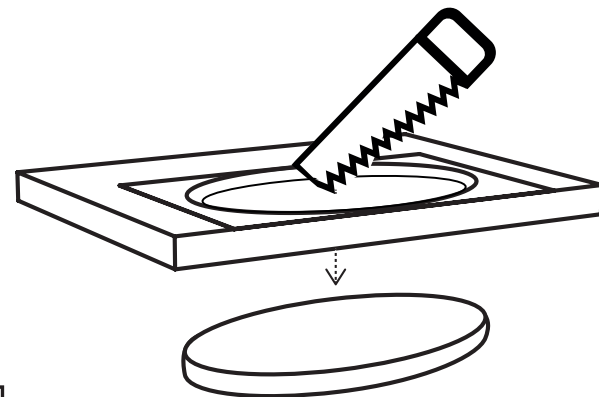

INSTALLATION

Soft40 table top
Soft60 table top
Soft40 with a faucet
Soft60 with a faucet

Cube40 table top
Cube60 table top
Cube40 with a faucet
Cube60 with a faucet

1.

2.

Use the template, in the package, to help you with the right installation dimensions when cutting into your table top. Please note that the installation requires a water trap and a separate drainpipe depending on the site.

3.

4.

5.

INSTALLATION

Soft40 wall hung
Soft60 wall hung
Cube40 wall hung
Cube60 wall hung

1.

2.

 Please note that screws for wall mounting are not included. Different types of fasteners are required for different types of wall materials.

Distribute screws evenly.

h 23 mm

Sink level is 23 mm higher than the wall piece.

3.

x2

 Please note that the installation requires a water trap and a separate drainpipe depending on the site.

INSTALLATION

Soft40 recessed
Soft60 recessed
Cube40 recessed
Cube60 recessed

1.

2.

 Use the template, in the package, to help you with the right installation dimensions when cutting into your table top. Please note that the installation requires a water trap and a separate drainpipe depending on the site.