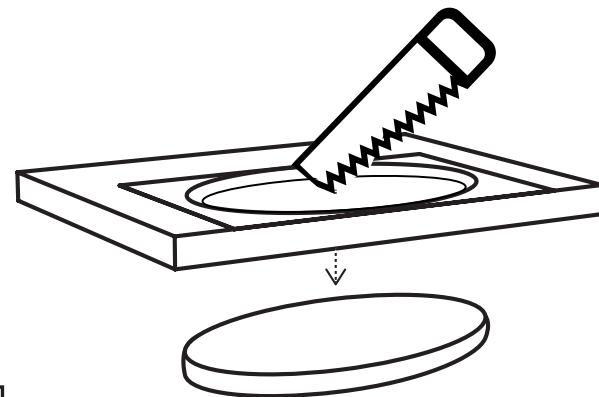

Cube40 table top
Cube60 table top
Cube40 with a faucet
Cube60 with a faucet

1.

2.

Use the template, in the package, to help you with the right installation dimensions when cutting into your table top. Please note that the installation requires a water trap and a separate drainpipe depending on the site.

3.

4.

5.

INSTALLATION

Soft40 wall hung
Soft60 wall hung
Cube40 wall hung
Cube60 wall hung

1.

2.

 Please note that screws for wall mounting are not included. Different types of fasteners are required for different types of wall materials.

Distribute screws evenly.

h 23 mm

Sink level is 23 mm higher than the wall piece.

3.

x2

 Please note that the installation requires a water trap and a separate drainpipe depending on the site.

INSTALLATION

Soft40 recessed
Soft60 recessed
Cube40 recessed
Cube60 recessed

1.

2.

 Use the template, in the package, to help you with the right installation dimensions when cutting into your table top. Please note that the installation requires a water trap and a separate drainpipe depending on the site.