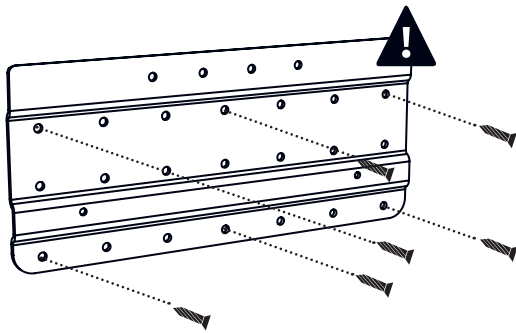

Cube40 table top
Cube60 table top
Cube40 with a faucet
Cube60 with a faucet

1.

2.

Use the template, in the package, to help you with the right installation dimensions when cutting into your table top. Please note that the installation requires a water trap and a separate drainpipe depending on the site.

3.

4.

5.

INSTALLATION

Soft40 wall hung
Soft60 wall hung
Cube40 wall hung
Cube60 wall hung

1.

2.

 Please note that screws for wall mounting are not included. Different types of fasteners are required for different types of wall materials.

Distribute screws evenly.

h 23 mm

Sink level is 23 mm higher than the wall piece.

3.

x2

 Please note that the installation requires a water trap and a separate drainpipe depending on the site.

INSTALLATION

Soft40 recessed
Soft60 recessed
Cube40 recessed
Cube60 recessed

1.

2.

 Use the template, in the package, to help you with the right installation dimensions when cutting into your table top. Please note that the installation requires a water trap and a separate drainpipe depending on the site.