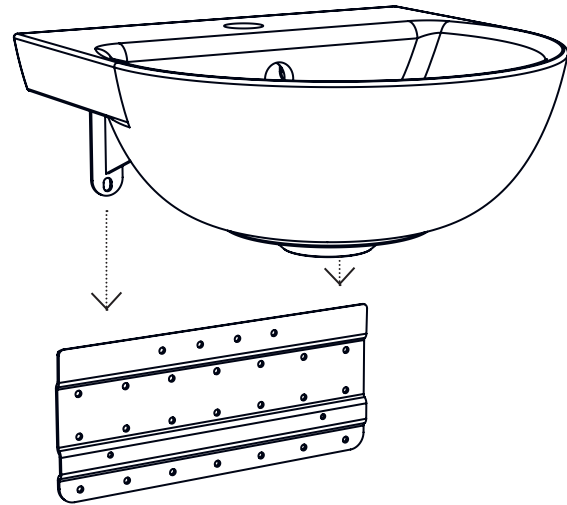

Cube40 table top
Cube60 table top
Cube40 with a faucet
Cube60 with a faucet

1.

2.

Use the template, in the package, to help you with the right installation dimensions when cutting into your table top. Please note that the installation requires a water trap and a separate drainpipe depending on the site.

3.

4.

5.

INSTALLATION

Soft40 wall hung
Soft60 wall hung
Cube40 wall hung
Cube60 wall hung

1.

2.

 Please note that screws for wall mounting are not included. Different types of fasteners are required for different types of wall materials.

Distribute screws evenly.

h 23 mm

Sink level is 23 mm higher than the wall piece.

3.

x2

 Please note that the installation requires a water trap and a separate drainpipe depending on the site.

INSTALLATION

Soft40 recessed
Soft60 recessed
Cube40 recessed
Cube60 recessed

1.

2.

 Use the template, in the package, to help you with the right installation dimensions when cutting into your table top. Please note that the installation requires a water trap and a separate drainpipe depending on the site.