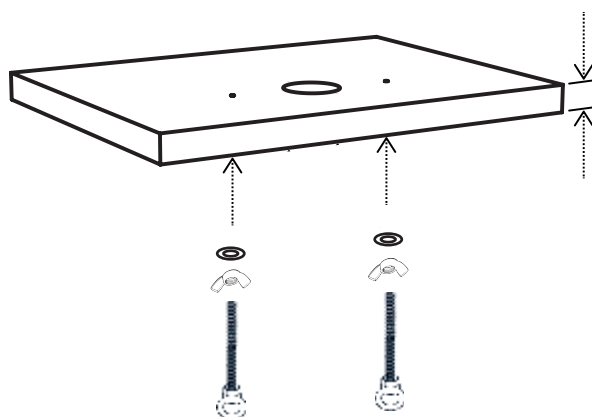

Cube40 table top
Cube60 table top
Cube40 with a faucet
Cube60 with a faucet

1.

2.

Use the template, in the package, to help you with the right installation dimensions when cutting into your table top. Please note that the installation requires a water trap and a separate drainpipe depending on the site.

3.

4.

5.

INSTALLATION

Soft40 wall hung
Soft60 wall hung
Cube40 wall hung
Cube60 wall hung

1.

2.

 Please note that screws for wall mounting are not included. Different types of fasteners are required for different types of wall materials.

Distribute screws evenly.

h 23 mm

Sink level is 23 mm higher than the wall piece.

3.

x2

 Please note that the installation requires a water trap and a separate drainpipe depending on the site.

INSTALLATION

Soft40 recessed
Soft60 recessed
Cube40 recessed
Cube60 recessed