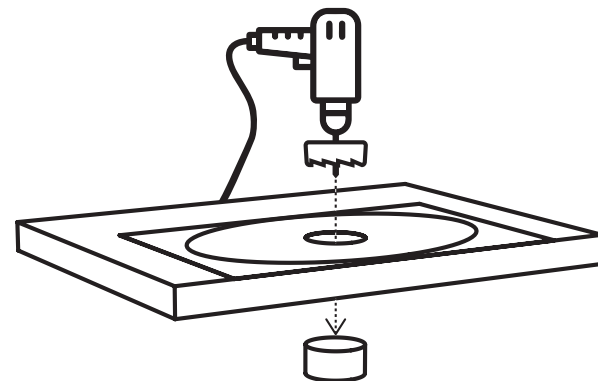

x1

x2

Soft40 recessed
Soft60 recessed

Cube40 recessed
Cube60 recessed

x1

Unit80 integrated

INSTALLATION

Soft40 table top
Soft60 table top
Soft40 with a faucet
Soft60 with a faucet

Cube40 table top
Cube60 table top
Cube40 with a faucet
Cube60 with a faucet

1.

2.

Use the template, in the package, to help you with the right installation dimensions when cutting into your table top. Please note that the installation requires a water trap and a separate drainpipe depending on the site.