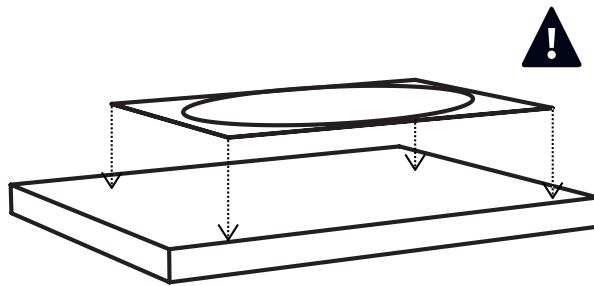

3.

4.

5.

INSTALLATION

Soft40 wall hung
Soft60 wall hung
Cube40 wall hung
Cube60 wall hung

1.

2.

 Please note that screws for wall mounting are not included. Different types of fasteners are required for different types of wall materials.

Distribute screws evenly.

h 23 mm

Sink level is 23 mm higher than the wall piece.

3.

x2

 Please note that the installation requires a water trap and a separate drainpipe depending on the site.

INSTALLATION

Soft40 recessed
Soft60 recessed
Cube40 recessed
Cube60 recessed

1.

2.

 Use the template, in the package, to help you with the right installation dimensions when cutting into your table top. Please note that the installation requires a water trap and a separate drainpipe depending on the site.