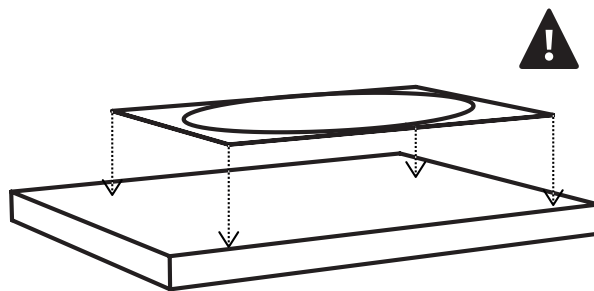

x1

x2

Soft40 recessed
Soft60 recessed

Cube40 recessed
Cube60 recessed

x1

Unit80 integrated

INSTALLATION

Soft40 table top
Soft60 table top
Soft40 with a faucet
Soft60 with a faucet

Cube40 table top
Cube60 table top
Cube40 with a faucet
Cube60 with a faucet

1.

2.

Use the template, in the package, to help you with the right installation dimensions when cutting into your table top. Please note that the installation requires a water trap and a separate drainpipe depending on the site.