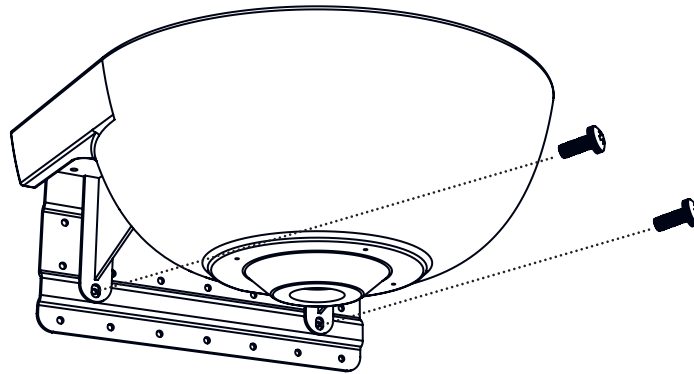

3.

4.

5.

INSTALLATION

Soft40 wall hung
Soft60 wall hung
Cube40 wall hung
Cube60 wall hung

1.

2.

 Please note that screws for wall mounting are not included. Different types of fasteners are required for different types of wall materials.

Distribute screws evenly.

h 23 mm

Sink level is 23 mm higher than the wall piece.

3.

x2

 Please note that the installation requires a water trap and a separate drainpipe depending on the site.

INSTALLATION

Soft40 recessed
Soft60 recessed
Cube40 recessed
Cube60 recessed

1.

2.

 Use the template, in the package, to help you with the right installation dimensions when cutting into your table top. Please note that the installation requires a water trap and a separate drainpipe depending on the site.