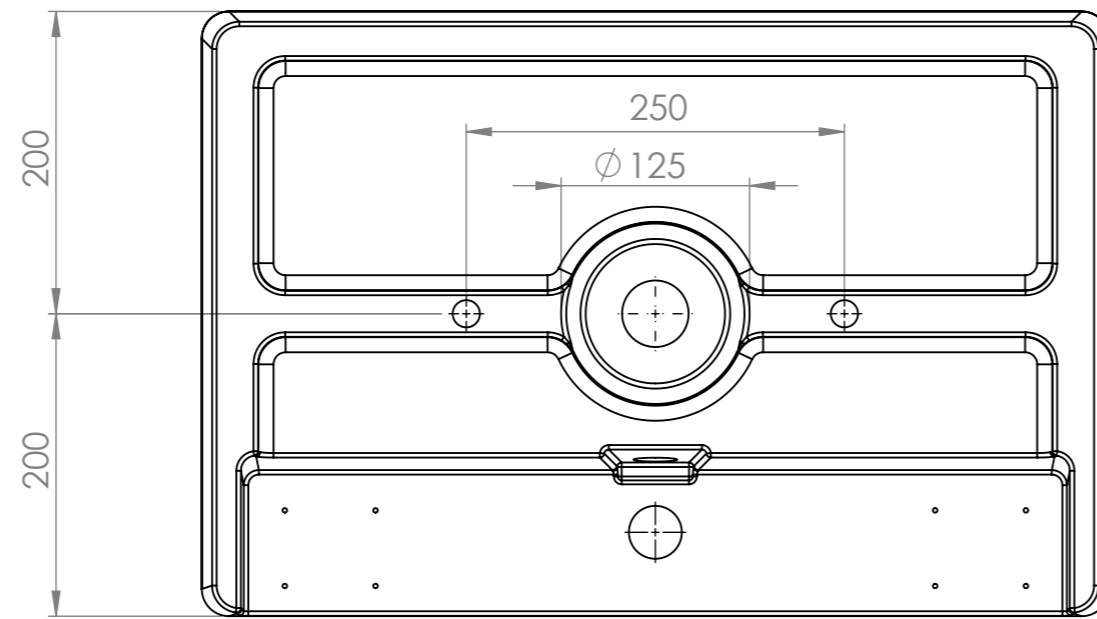

TECHNICAL DRAWING
WOODIO CUBE60 WALL HUNG

SECTION A-A