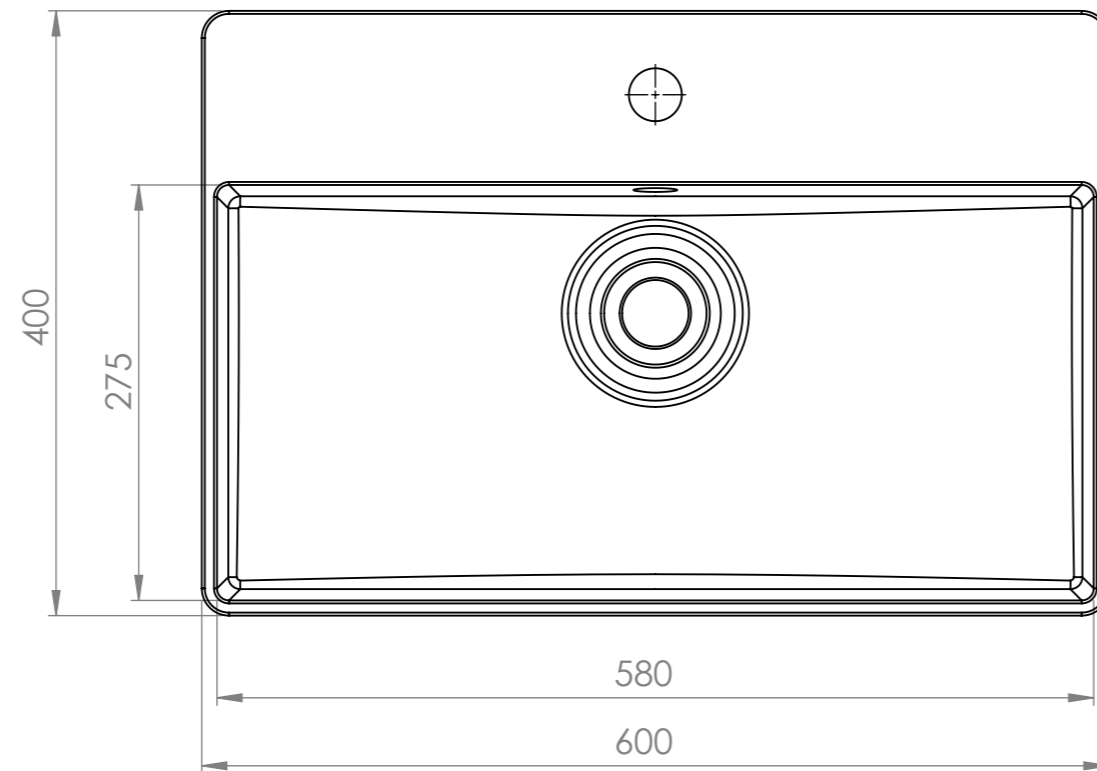

TECHNICAL DRAWING
WOODIO CUBE60 WALL HUNG

SECTION A-A