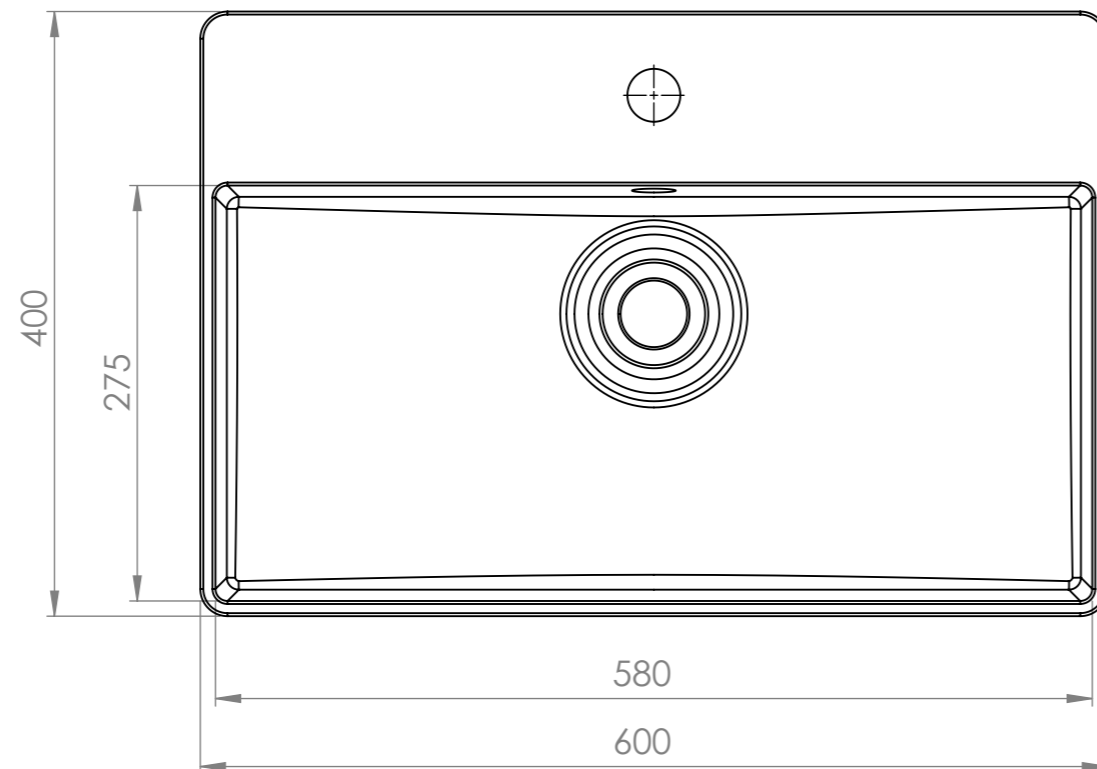

TECHNICAL DRAWING
WOODIO CUBE60 WITH A FAUCET

SECTION A-A