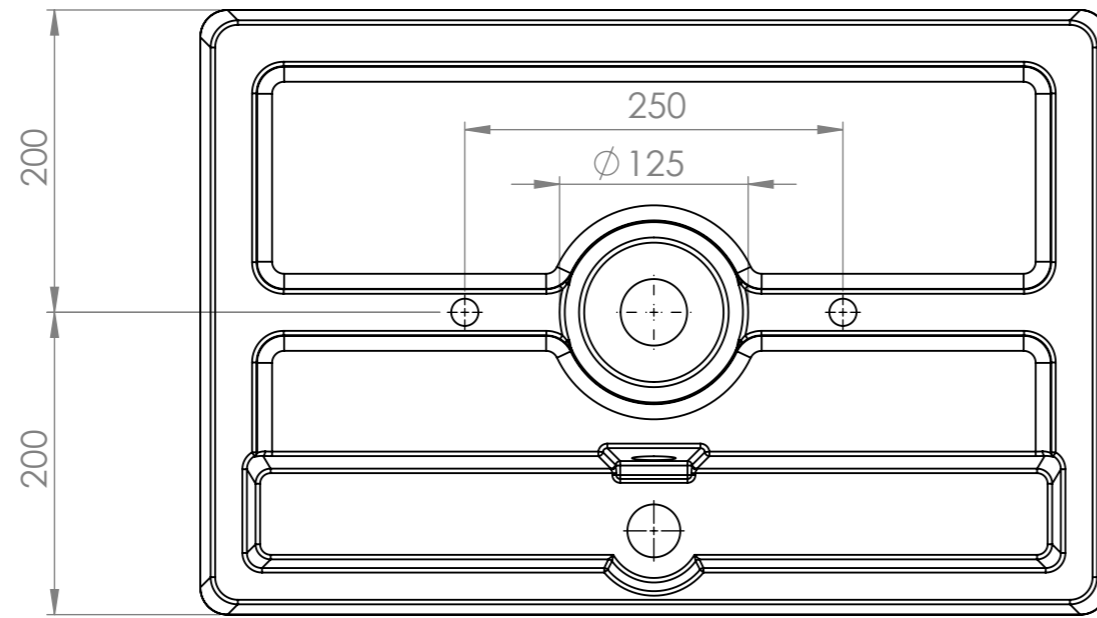

TECHNICAL DRAWING
WOODIO CUBE60 WITH A FAUCET

SECTION A-A