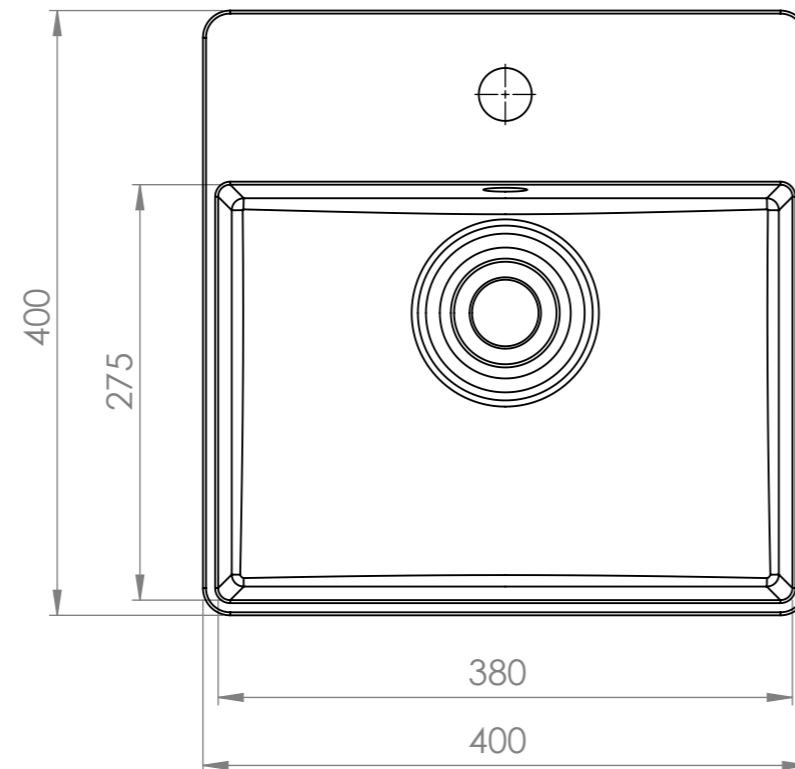

TECHNICAL DRAWING
WOODIO CUBE40 WALL HUNG

SECTION A-A