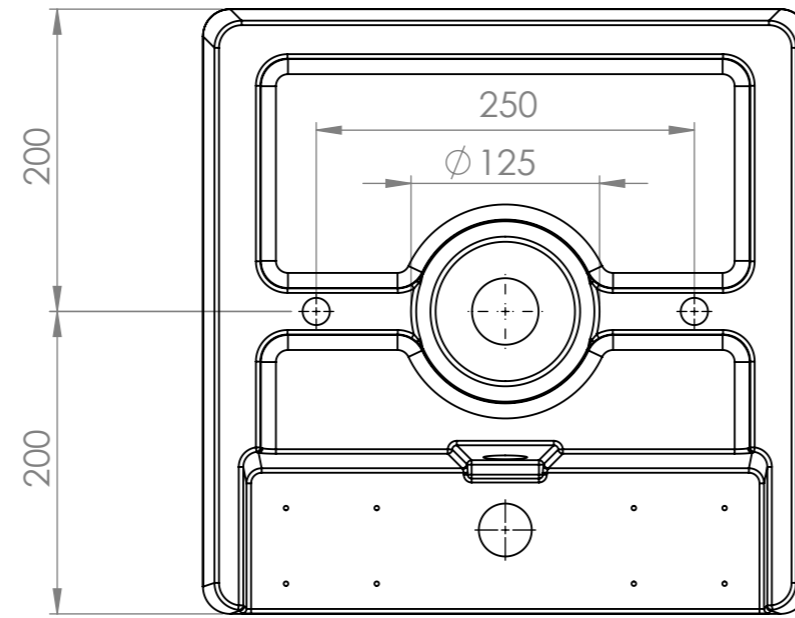

TECHNICAL DRAWING
WOODIO CUBE40 WALL HUNG

SECTION A-A