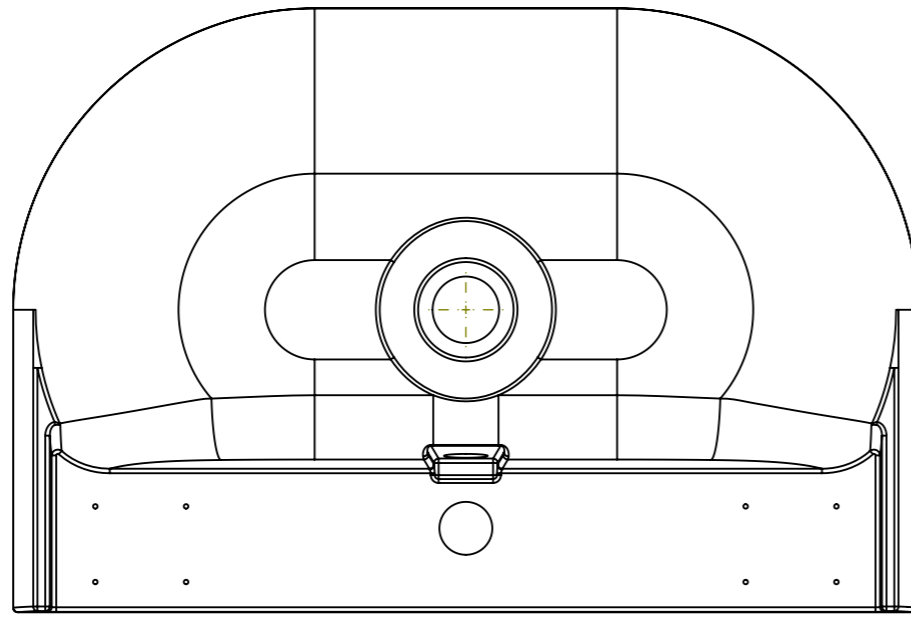

TECHNICAL DRAWING
WOODIO SOFT60 WALL HUNG

SECTION A-A