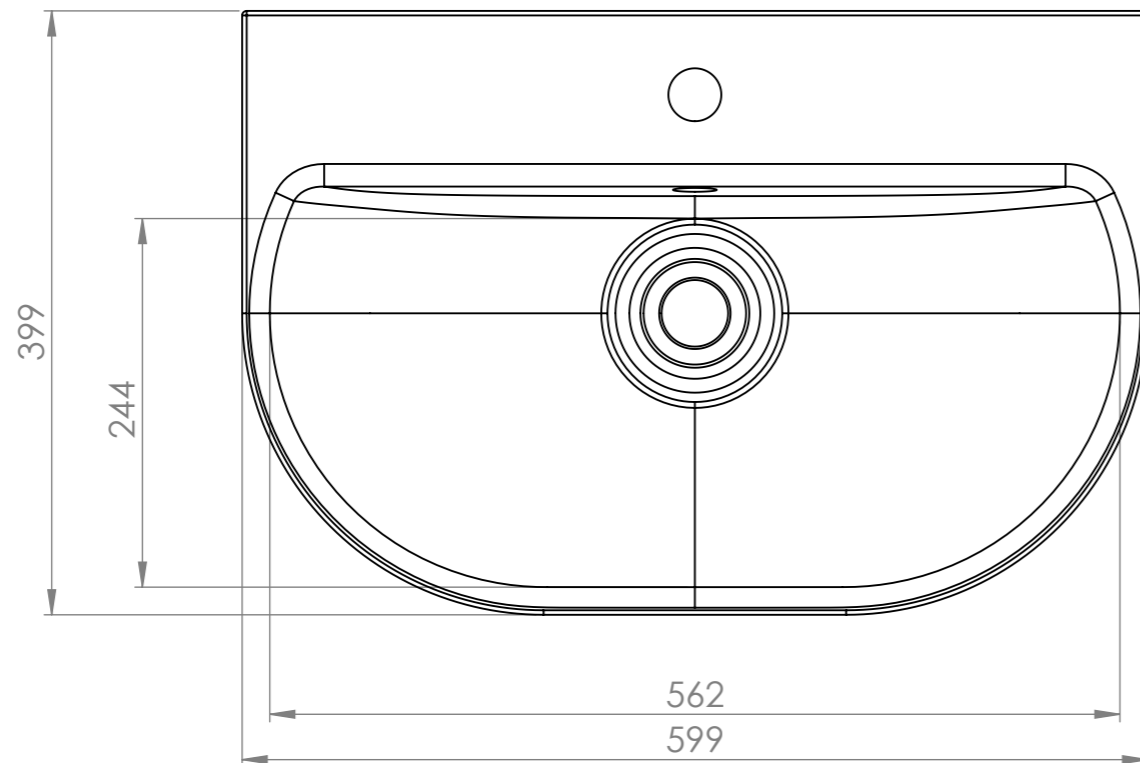

TECHNICAL DRAWING
WOODIO SOFT60 WALL HUNG

SECTION A-A