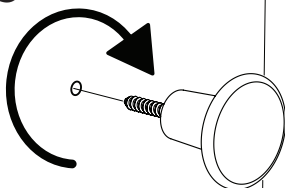

Woodio Hook

Installation Instructions

1x

1x

Screw diameter \varnothing 5 mm.
Minimum hole depth 25mm.
Size of the drill bit and fastening plug must be verified
according to the wall material.

1

2

3