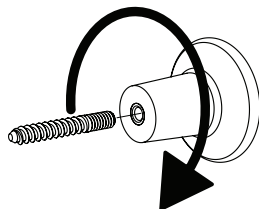

Woodio Hook

Installation Instructions

1x

1x

Screw diameter \varnothing 5 mm.
Minimum hole depth 25mm.
Size of the drill bit and fastening plug must be verified
according to the wall material.

1

2

3

DESIGN DEED
OF THE YEAR
2019

Standards compliant

Complies with EU sanitary appliances standard (EN 14516:2015).
Woodio hook can be installed in bathrooms used domestically and commercially.
Can be disposed as energy waste.