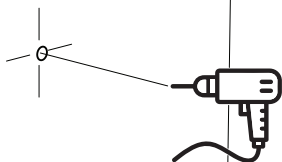

Woodio Hook

Installation Instructions

1x

1x

Screw diameter \varnothing 5 mm.
Minimum hole depth 25mm.
Size of the drill bit and fastening plug must be verified according to the wall material.

12

2

3