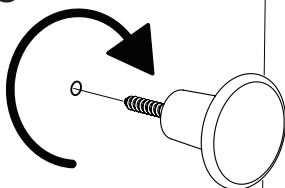

Woodio Hook

Installation Instructions

1x

1x

Screw diameter \varnothing 5 mm.
Minimum hole depth 25mm.
Size of the drill bit and fastening plug must be verified according to the wall material.

12

2

3