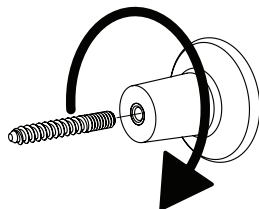

Woodio Hook

Installation Instructions

1x

1x

Screw diameter \varnothing 5 mm.
Minimum hole depth 25mm.
Size of the drill bit and fastening plug must be verified according to the wall material.

12

2

3

DESIGN DEED
OF THE YEAR
2019

Standards compliant

Complies with EU sanitary appliances standard (EN 14516:2015).
Woodio hook can be installed in bathrooms used domestically and commercially.
Can be disposed as energy waste.